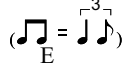

Rock 'Til You Drop

Status Quo

♩ = 130

Standard Tuning EADGBE

Guitar 1

E
B
G
D
A
E

let ring

1