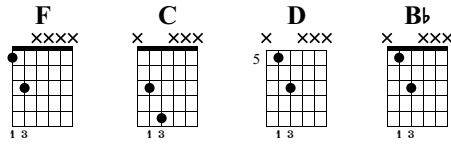

You'll Come 'Round

Status Quo

Lead Standard tuning
Rhythm Standard tuning
♩ = 95

1 H 2 H

od.guit. TAB 4/4

dist.guit. TAB 4/4

3 H 4 D H 5 C H

od.guit. TAB 4/4

dist.guit. TAB 4/4

6 D H 7 C H 8 D

od.guit. TAB 4/4

dist.guit. TAB 4/4

9 F C 10 D Bb 11 F C

od.guit. TAB 4/4

dist.guit. TAB 4/4

12 **D** **B \flat** **C**